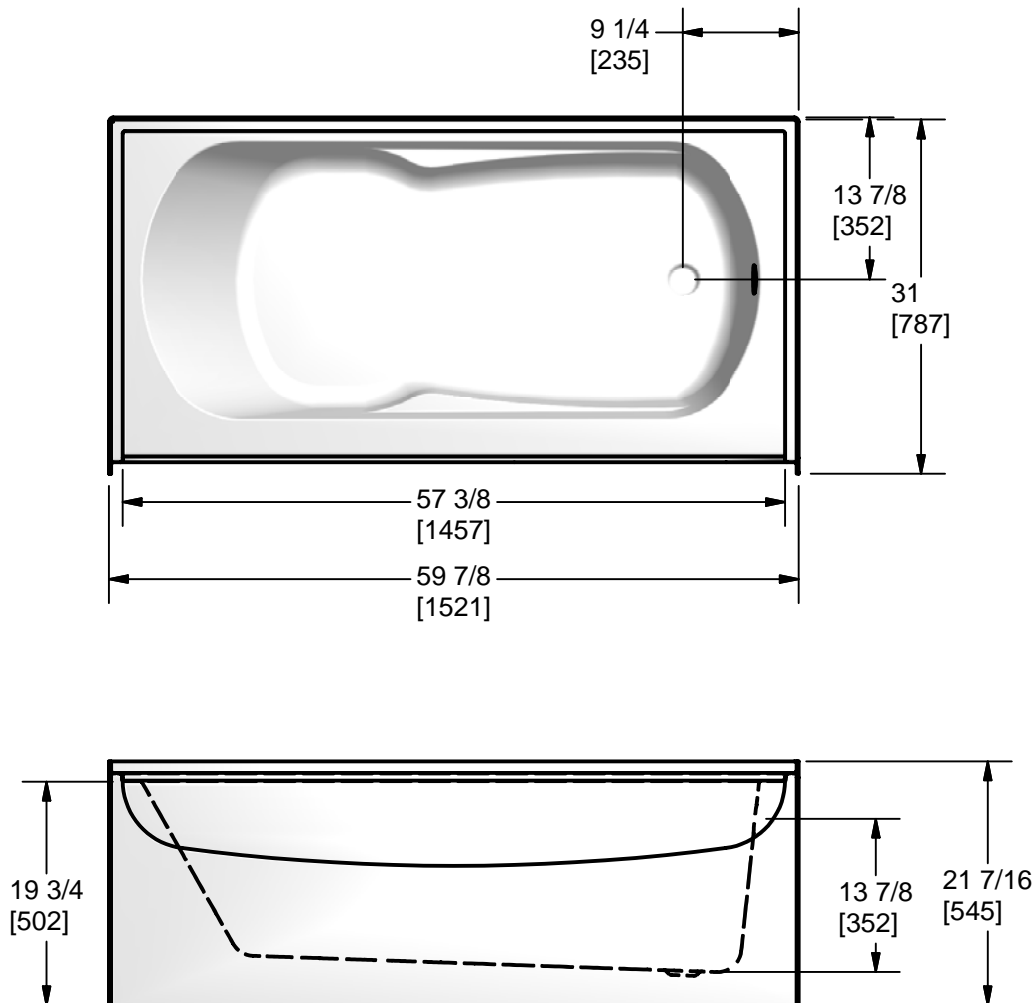

Measurement tolerances $\pm 1/4"$ (6.3mm)

All Hytec products are Canadian Standards Association certified.

For installation procedures, please refer to instructions included with each unit.

This sheet approximately describes products and equipment manufactured or supplied by Hytec Plumbing Products. Because of ongoing efforts to improve both design and quality, products and equipment actually furnished may differ without prior notice.

Hytec Plumbing Products

(Division of Kohler Canada Co.)
4150 Spallumcheen Dr, Armstrong BC V0E 1B6
Ph. (800) 871-8311 (250) 546-3196 Fax (250) 546-3170