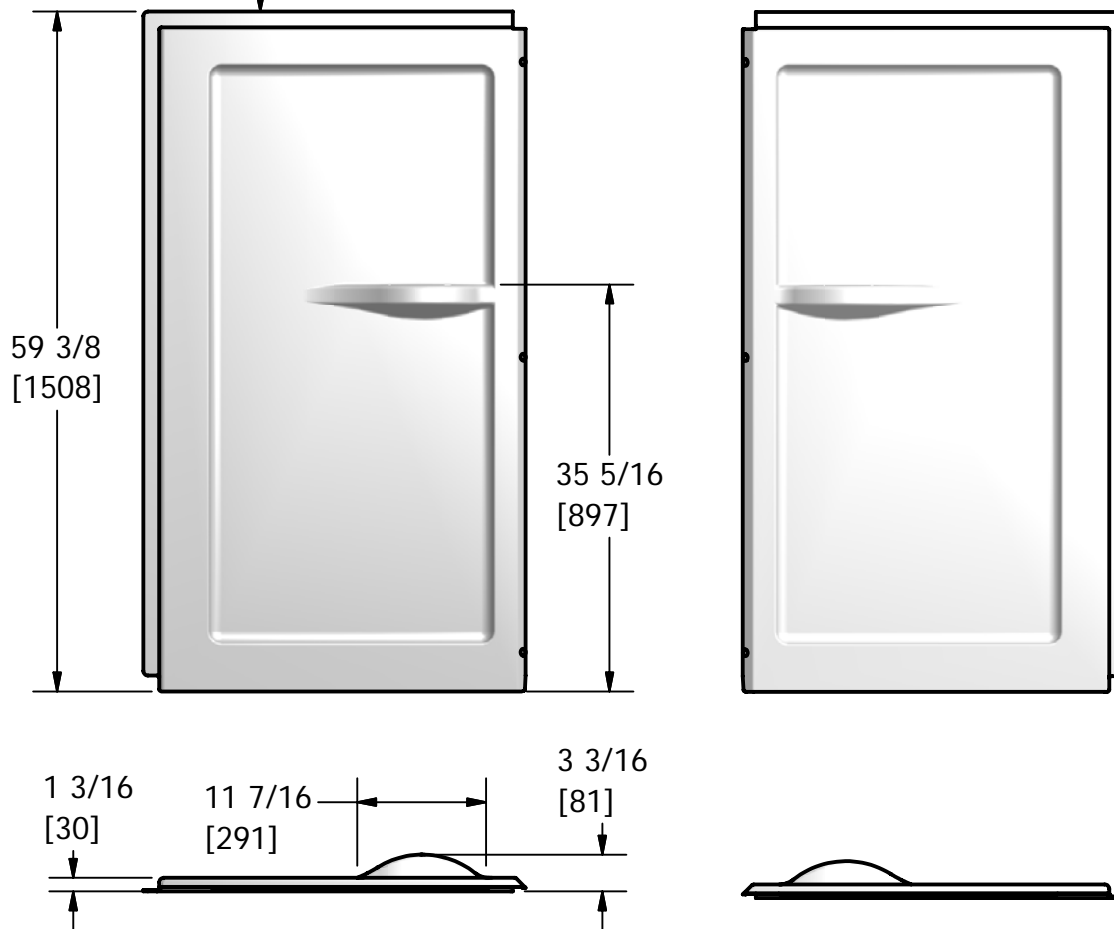

Overall Length depends on Model

- 3063L/R - 31 3/16" (792mm)
- 3932L/R - 32 7/8" (835mm)
- 3934L/R - 34 7/8" (886mm)
- 3660L/R - 37 3/16" (945mm)
- 3660NL/R - 37 3/16" (945mm)

Measurement tolerances $\pm 1/4"$ (6.3mm)

All Hytec products are Canadian Standards Association certified.

For installation procedures, please refer to instructions included with each unit.

This sheet approximately describes products and equipment manufactured or supplied by Hytec Plumbing Products. Because of ongoing efforts to improve both design and quality, products and equipment actually furnished may differ without prior notice.

Hytec Plumbing Products

(Division of Kohler Canada Co.)
4150 Spallumcheen Dr, Armstrong BC V0E 1B6
Ph. (800) 871-8311 (250) 546-3196 Fax (250) 546-3170