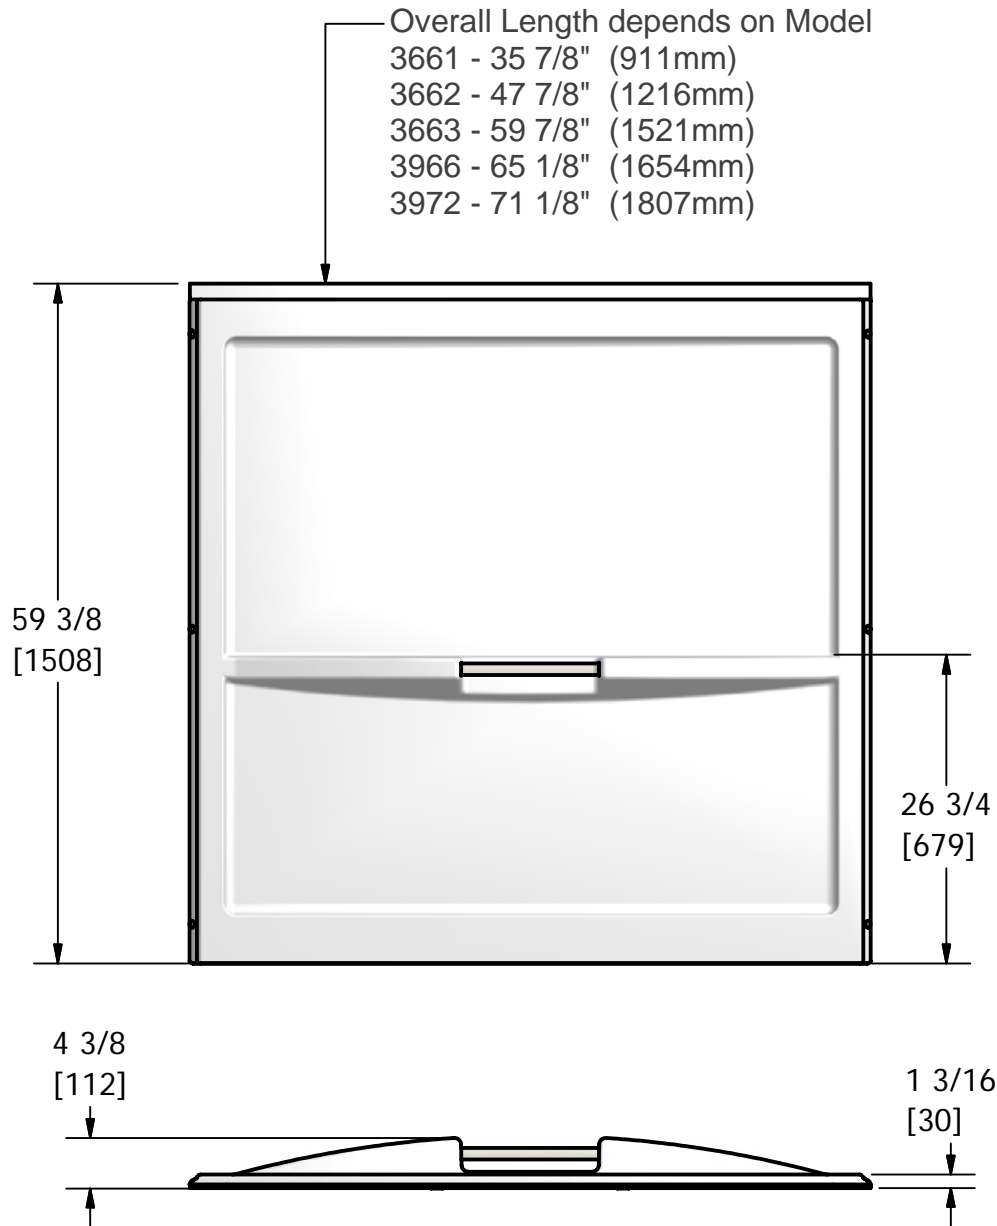

Measurement tolerances $\pm 1/4"$ (6.3mm)

All Hytec products are Canadian Standards Association certified.

For installation procedures, please refer to instructions included with each unit.

This sheet approximately describes products and equipment manufactured or supplied by Hytec Plumbing Products. Because of ongoing efforts to improve both design and quality, products and equipment actually furnished may differ without prior notice.

Hytec Plumbing Products

(Division of Kohler Canada Co.)
4150 Spallumcheen Dr, Armstrong BC V0E 1B6
Ph. (800) 871-8311 (250) 546-3196 Fax (250) 546-3170