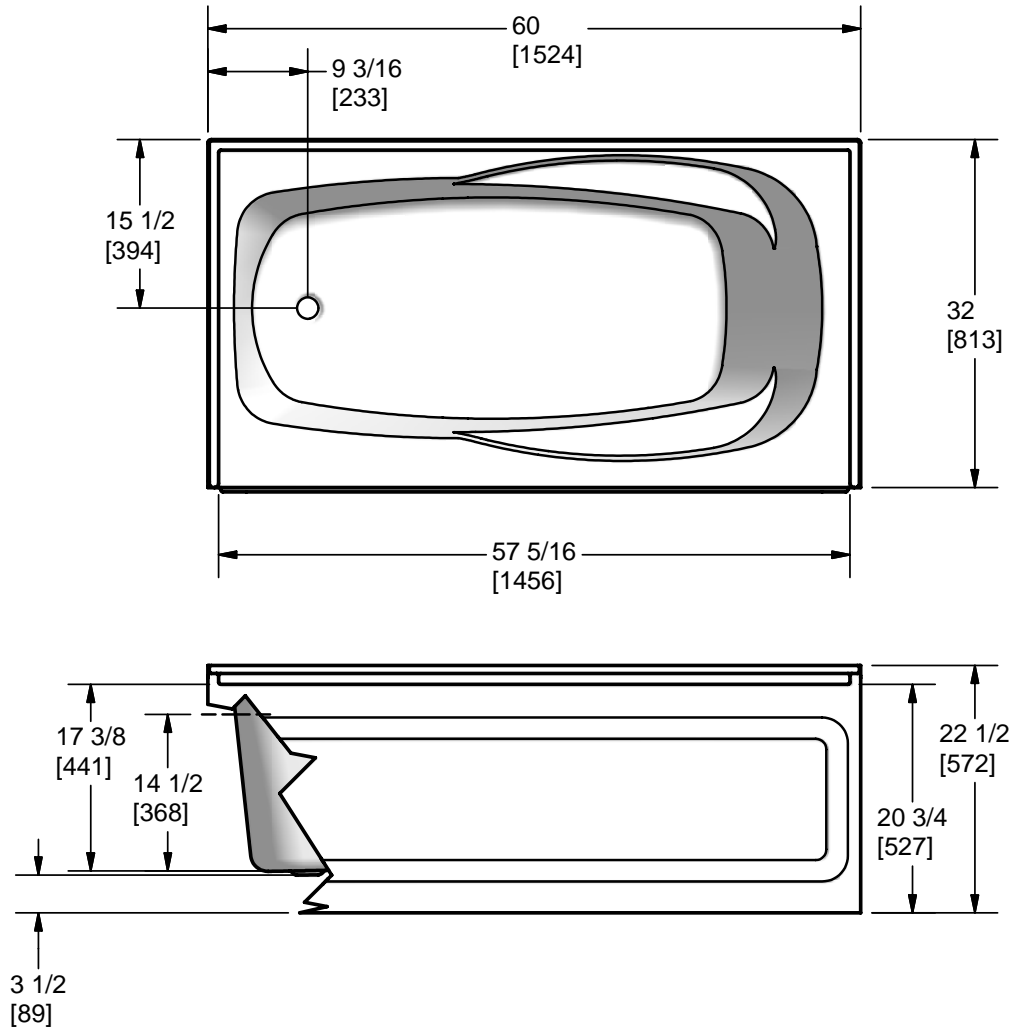

Measurement tolerances $\pm 1/4"$ (6.3mm)

All Hytec products are Canadian Standards Association certified.

For installation procedures, please refer to instructions included with each unit.

This sheet approximately describes products and equipment manufactured or supplied by Hytec Plumbing Products. Because of ongoing efforts to improve both design and quality, products and equipment actually furnished may differ without prior notice.

Hytec Plumbing Products

(Division of Kohler Canada Co.)
4150 Spallumcheen Dr, Armstrong BC V0E 1B6
Ph. (800) 871-8311 (250) 546-3196 Fax (250) 546-3170