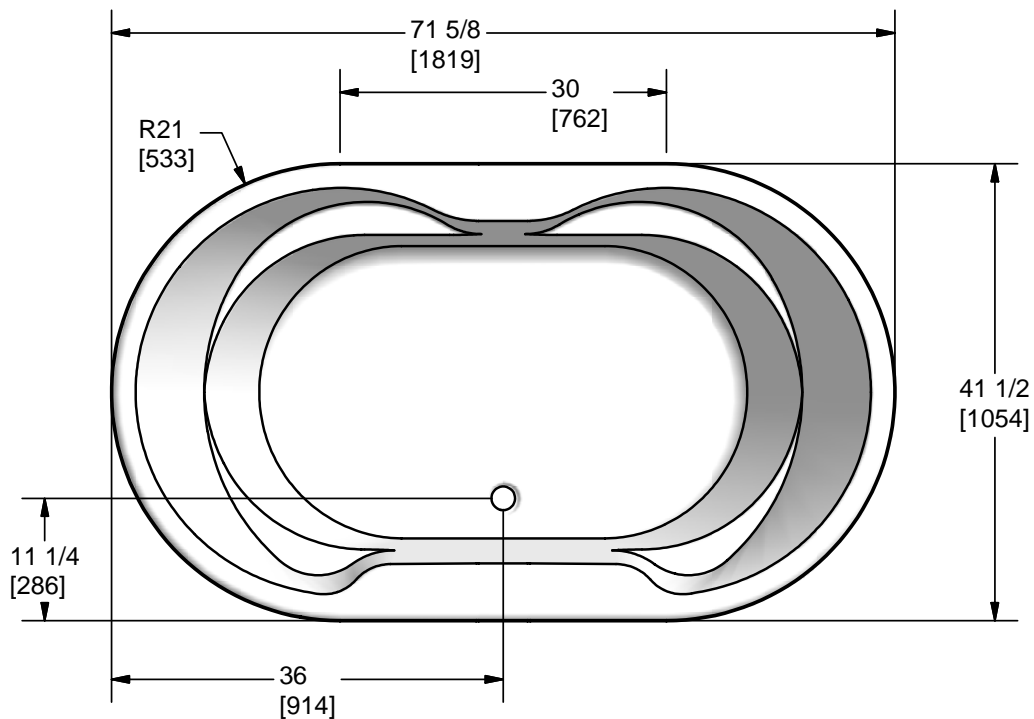

Measurement tolerances $\pm 1/4"$ (6.3mm)

All Hytec products are Canadian Standards Association certified.

For installation procedures, please refer to instructions included with each unit.

This sheet approximately describes products and equipment manufactured or supplied by Hytec Plumbing Products. Because of ongoing efforts to improve both design and quality, products and equipment actually furnished may differ without prior notice.

Hytec Plumbing Products

(Division of Kohler Canada Co.)
4150 Spallumcheen Dr, Armstrong BC V0E 1B6
Ph. (800) 871-8311 (250) 546-3196 Fax (250) 546-3170