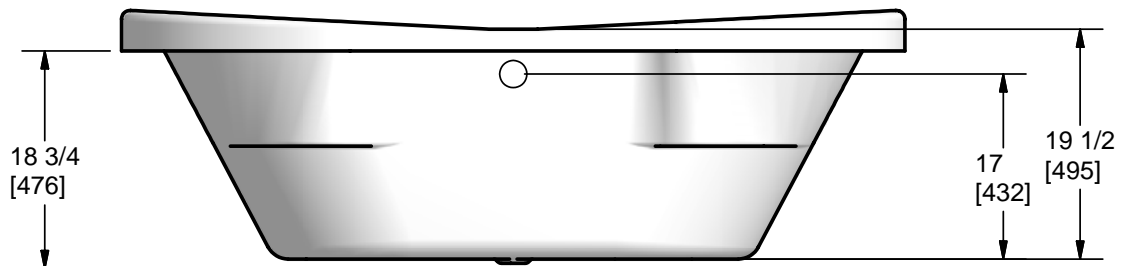

Measurement tolerances $\pm 1/4"$ (6.3mm)

All Hytec products are Canadian Standards Association certified.

For installation procedures, please refer to instructions included with each unit.

This sheet approximately describes products and equipment manufactured or supplied by Hytec Plumbing Products. Because of ongoing efforts to improve both design and quality, products and equipment actually furnished may differ without prior notice.

Hytec Plumbing Products

(Division of Kohler Canada Co.)
4150 Spallumcheen Dr, Armstrong BC V0E 1B6
Ph. (800) 871-8311 (250) 546-3196 Fax (250) 546-3170