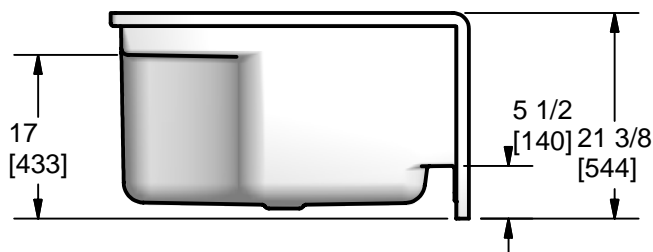

Measurement tolerances $\pm 1/4"$ (6.3mm)

All Hytec products are Canadian Standards Association certified.

For installation procedures, please refer to instructions included with each unit.

This sheet approximately describes products and equipment manufactured or supplied by Hytec Plumbing Products. Because of ongoing efforts to improve both design and quality, products and equipment actually furnished may differ without prior notice.

Hytec Plumbing Products

(Division of Kohler Canada Co.)
4150 Spallumcheen Dr, Armstrong BC V0E 1B6
Ph. (800) 871-8311 (250) 546-3196 Fax (250) 546-3170