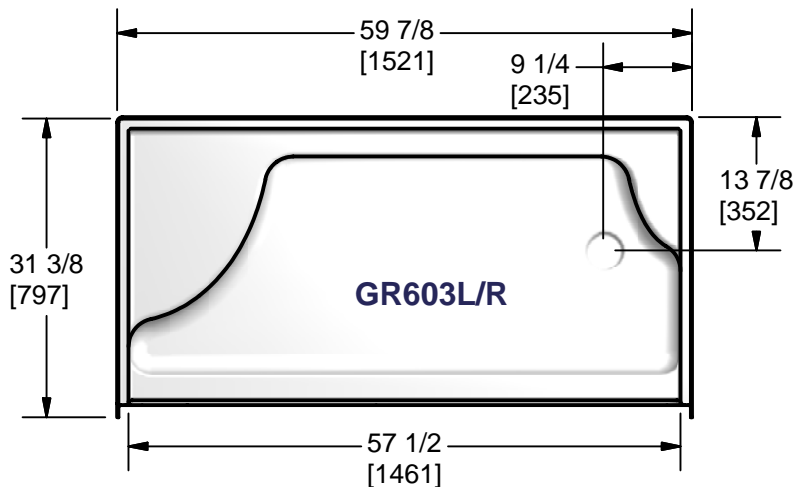

Measurement tolerances $\pm 1/4"$ (6.3mm)

All Hytec products are Canadian Standards Association certified.

For installation procedures, please refer to instructions included with each unit.

This sheet approximately describes products and equipment manufactured or supplied by Hytec Plumbing Products. Because of ongoing efforts to improve both design and quality, products and equipment actually furnished may differ without prior notice.

Hytec Plumbing Products

(Division of Kohler Canada Co.)
4150 Spallumcheen Dr, Armstrong BC V0E 1B6
Ph. (800) 871-8311 (250) 546-3196 Fax (250) 546-3170