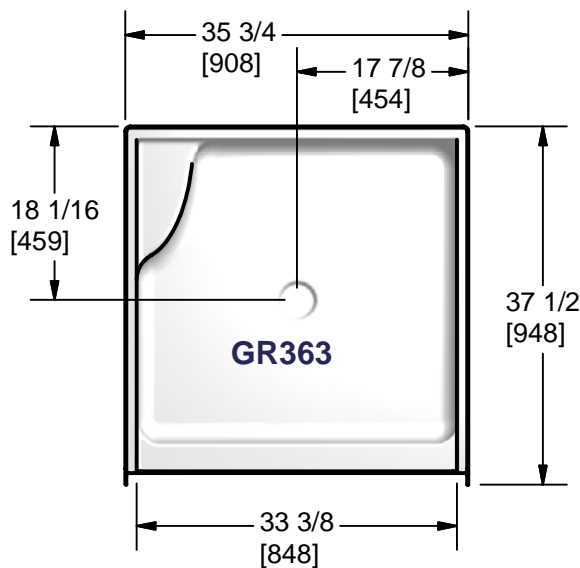

Measurement tolerances $\pm 1/4"$ (6.3mm)

All Hytec products are Canadian Standards Association certified.

For installation procedures, please refer to instructions included with each unit.

This sheet approximately describes products and equipment manufactured or supplied by Hytec Plumbing Products. Because of ongoing efforts to improve both design and quality, products and equipment actually furnished may differ without prior notice.

Hytec Plumbing Products

(Division of Kohler Canada Co.)
4150 Spallumcheen Dr, Armstrong BC V0E 1B6
Ph. (800) 871-8311 (250) 546-3196 Fax (250) 546-3170