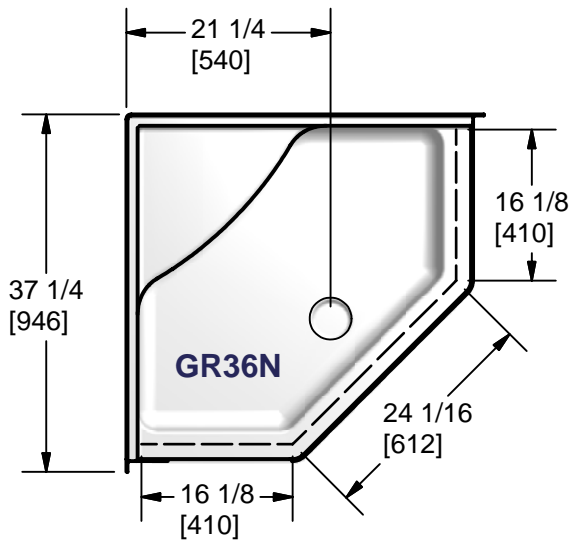

Measurement tolerances $\pm 1/4"$ (6.3mm)

All Hytec products are Canadian Standards Association certified.

For installation procedures, please refer to instructions included with each unit.

This sheet approximately describes products and equipment manufactured or supplied by Hytec Plumbing Products. Because of ongoing efforts to improve both design and quality, products and equipment actually furnished may differ without prior notice.

Hytec Plumbing Products

(Division of Kohler Canada Co.)
4150 Spallumcheen Dr, Armstrong BC V0E 1B6
Ph. (800) 871-8311 (250) 546-3196 Fax (250) 546-3170