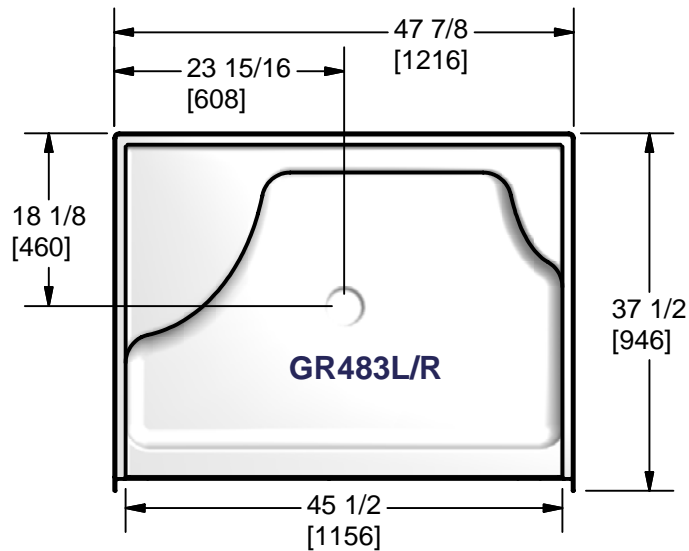

Measurement tolerances $\pm 1/4"$ (6.3mm)

All Hytec products are Canadian Standards Association certified.

For installation procedures, please refer to instructions included with each unit.

This sheet approximately describes products and equipment manufactured or supplied by Hytec Plumbing Products. Because of ongoing efforts to improve both design and quality, products and equipment actually furnished may differ without prior notice.

Hytec Plumbing Products

(Division of Kohler Canada Co.)
4150 Spallumcheen Dr, Armstrong BC V0E 1B6
Ph. (800) 871-8311 (250) 546-3196 Fax (250) 546-3170